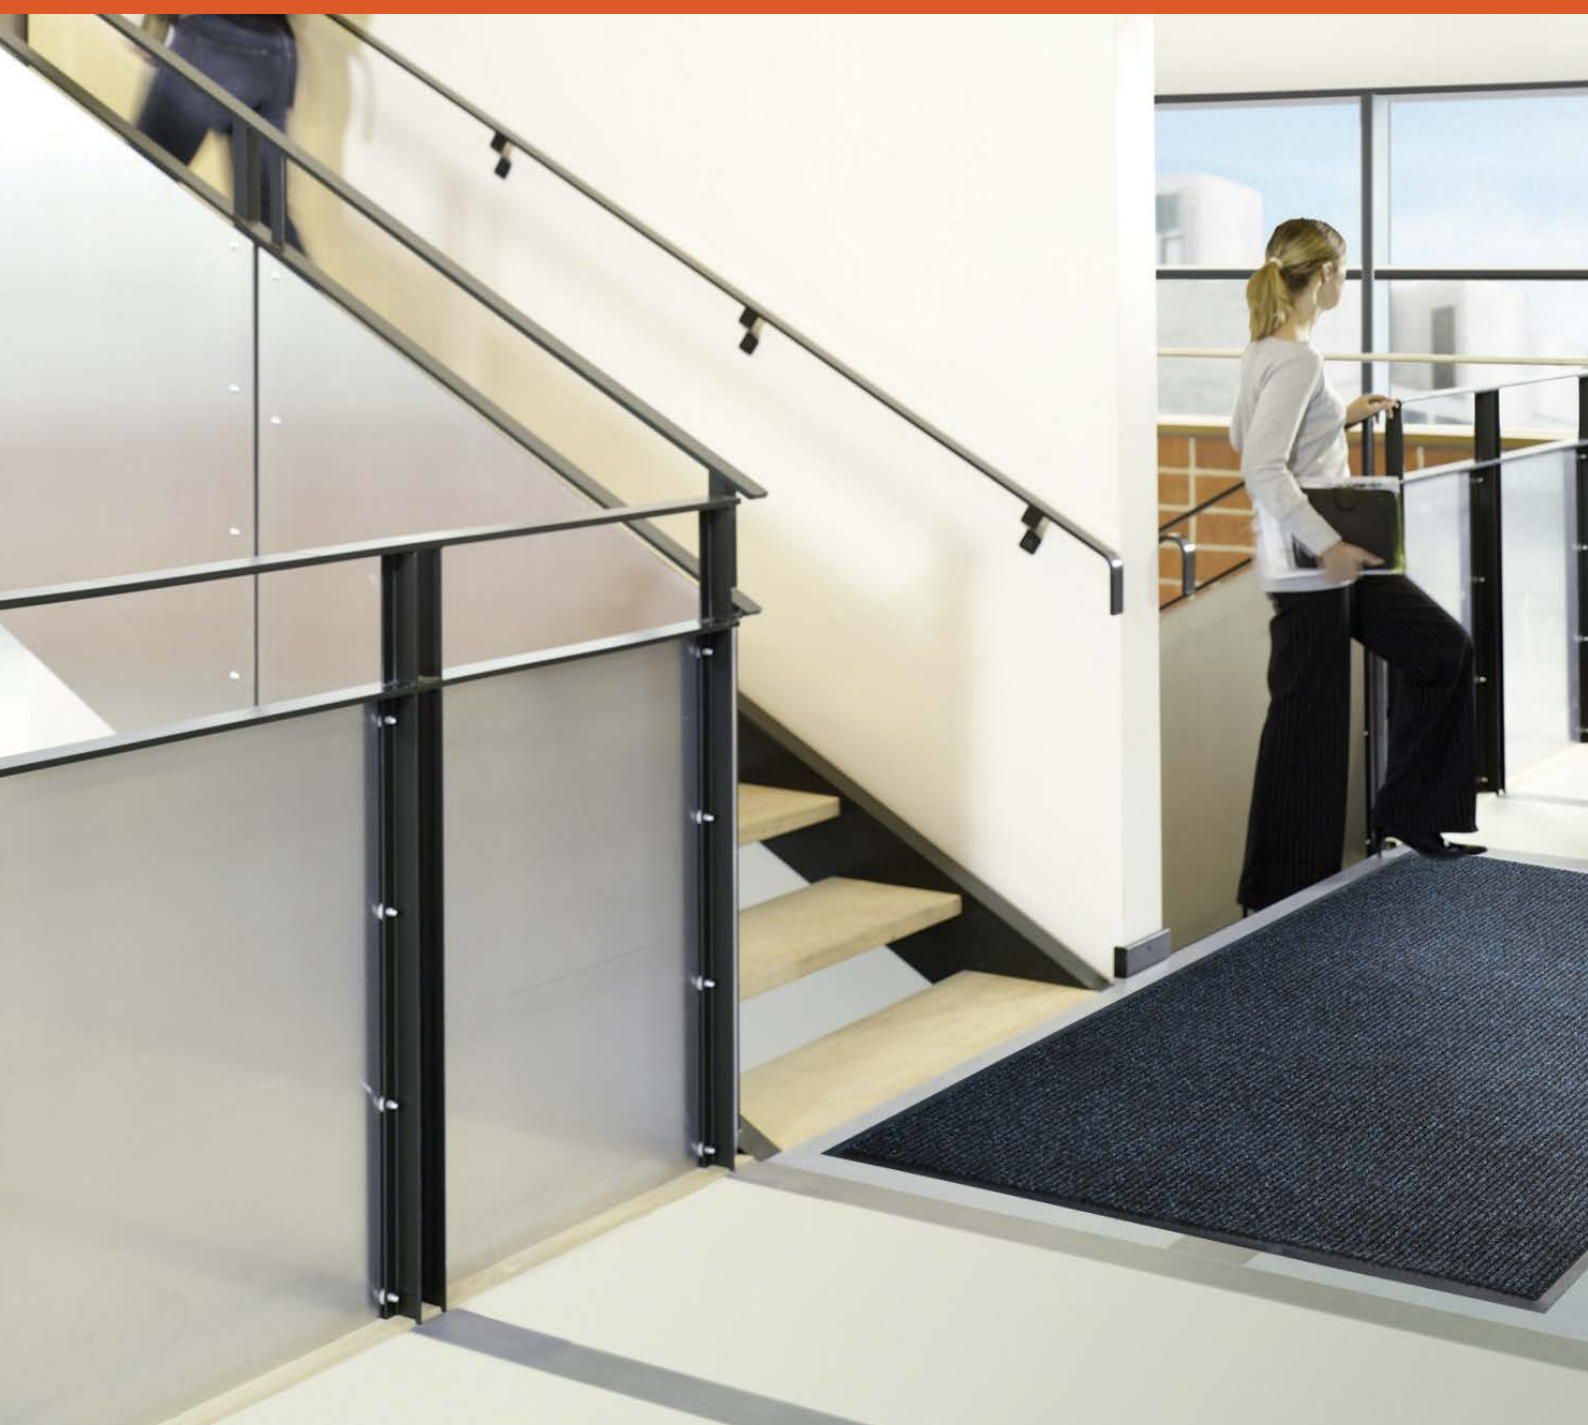

Deluxe Rib

BIRRUS MATTING SYSTEMS

12 Overseas Drive, Noble Park North VIC 3174

Phone: 03 9701 2544 Fax: 03 9701 2588

Email: sales@birrusmatting.com.au

Website: birrusmatting.com.au

Deluxe Rib

Deluxe Rib is a heavy duty, indoor or outdoor entrance mat. It is used recessed in entrances or lifts or loose laid in entry ways or lobbies in Commercial buildings, schools and shopping centres.

- ▶ Coarse, bi-level ribs ensure a powerful scrub to remove dirt and debris from footwear.
- ▶ Deep channels between ribs traps the dirt and debris scraped from footwear inside the mat, preventing it from being walked onto the floor.
- ▶ High absorbing polypropylene surface dries shoes quickly.
- ▶ Hardwearing fibres gives the mat a long lifespan.
- ▶ Can be un edged for mat recesses or edged for loose laying.

PRODUCT PERFORMANCE

ABSORPTION	✓✓✓✓
APPEARANCE	✓✓✓✓✓
SOIL REMOVAL	✓✓✓✓
WEAR	✓✓✓✓

MAT SIZES

CODE	SIZE
DER35PEP	900 x 1500mm
DER46PEP	1200 x 1800mm

RUNNER SIZES

CODE	SIZE
DER900PEP	900mm wide
DER1200PEP	1200mm wide
DER1800PEP	1800mm wide